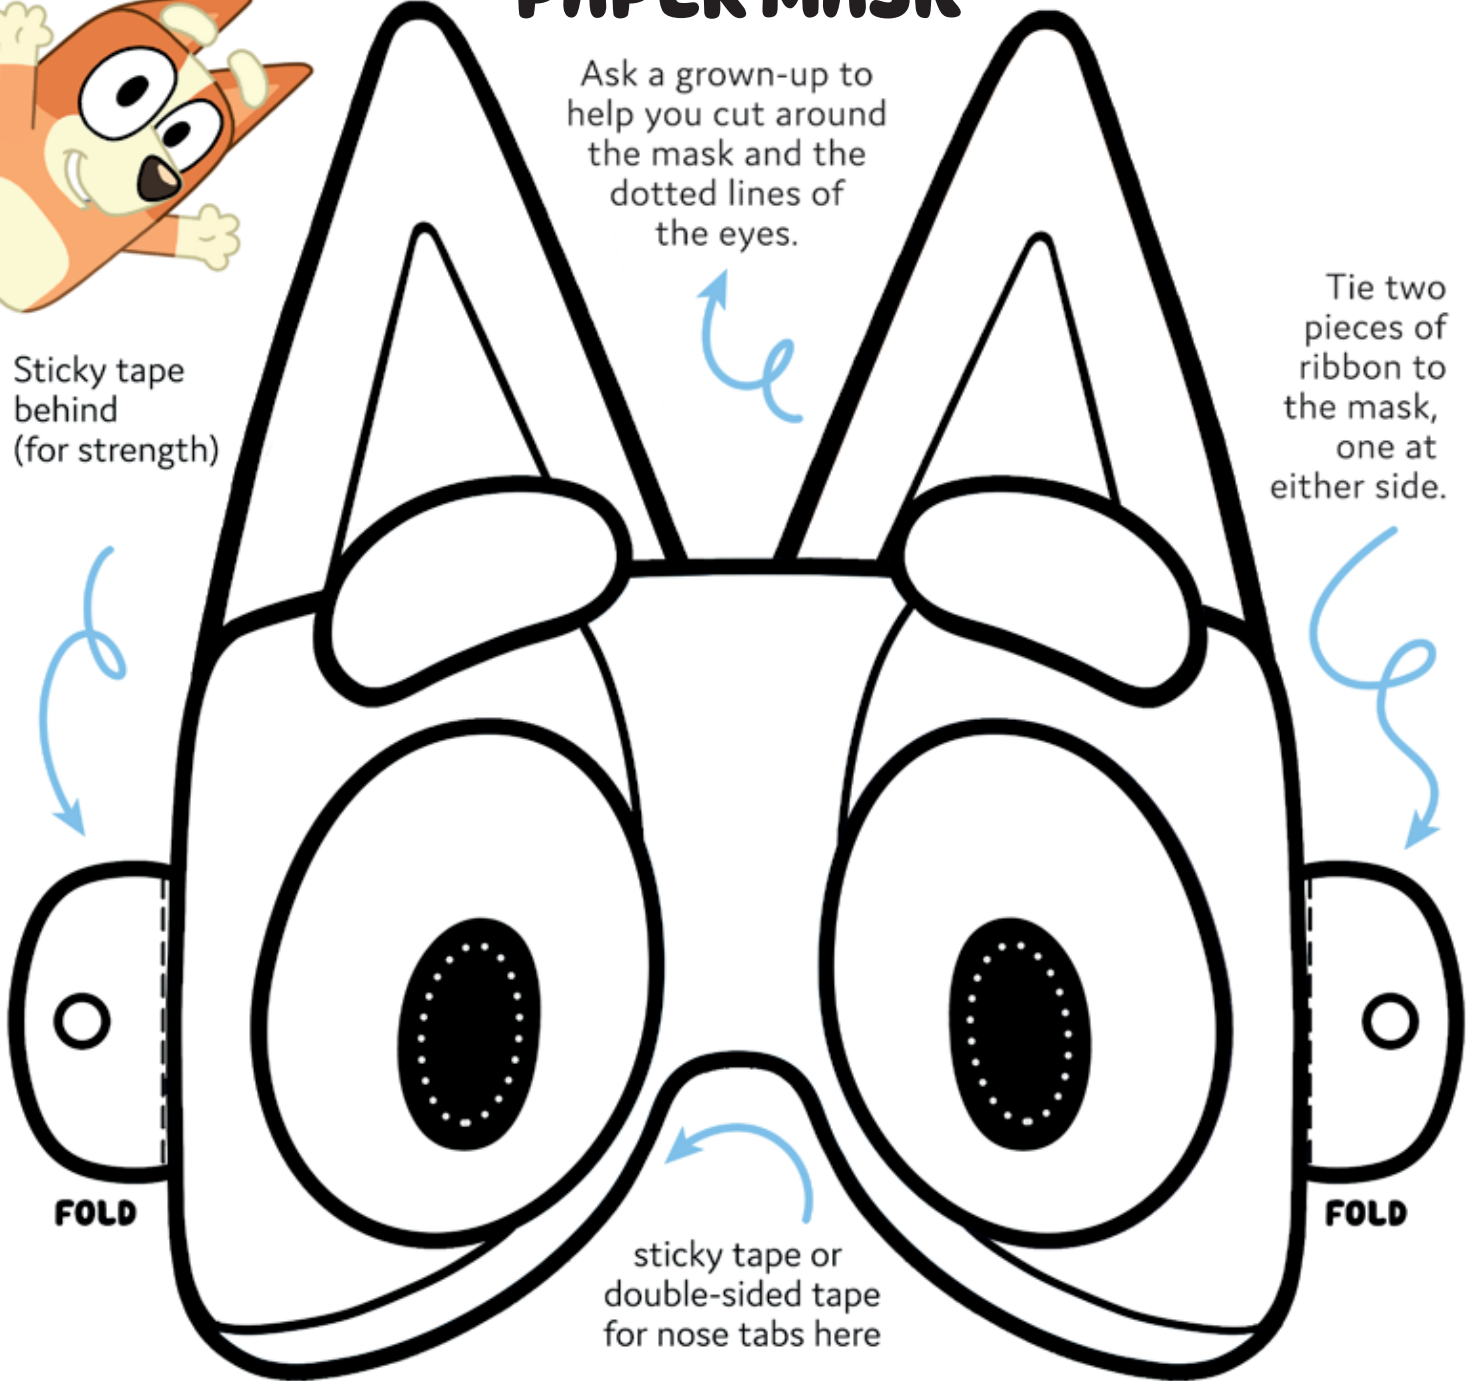

Sticky tape behind
(for strength)

Ask a grown-up to
help you cut around
the mask and the
dotted lines of
the eyes.

Tie two
pieces of
ribbon to
the mask,
one at
either side.

BLUEY

BINGO PAPER MASK

BLUEY'S
BIG PLAY
BLUEYLIVE.COM
@OfficialBlueyTV #BlueysBigPlay

Sticky tape behind
(for strength)

Ask a grown-up to help you cut around the mask and the dotted lines of the eyes.

Tie two pieces of ribbon to the mask, one at either side.

FOLD

FOLD

sticky tape or double-sided tape for nose tabs here