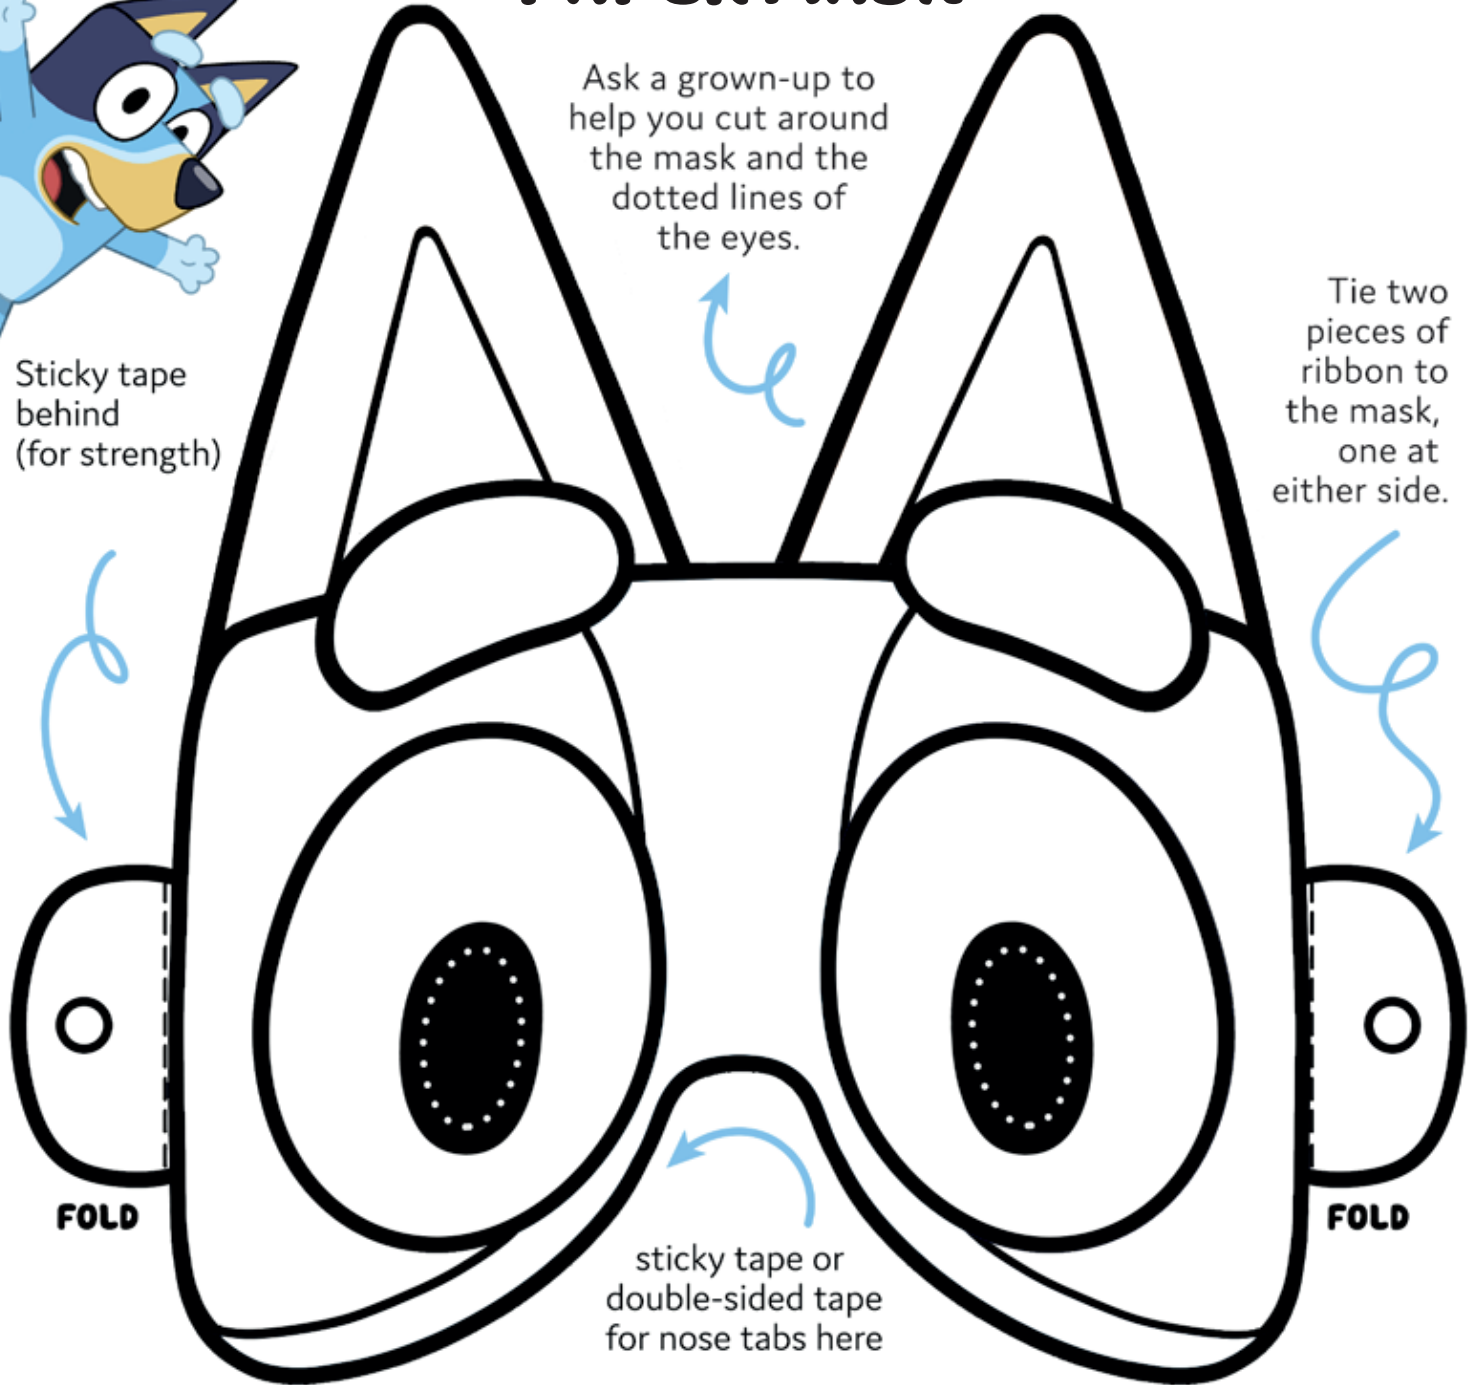

6.

7.

8.

9.

BLUEY

BLUEY PAPER MASK

BLUEY'S
BIG PLAY

BLUEYLIVE.COM
@OfficialBlueyTV #BlueysBigPlay

Sticky tape behind
(for strength)

Ask a grown-up to
help you cut around
the mask and the
dotted lines of
the eyes.

Tie two
pieces of
ribbon to
the mask,
one at
either side.

BLUEY

BINGO PAPER MASK

BLUEY'S
BIG PLAY
BLUEYLIVE.COM
@OfficialBlueyTV #BlueysBigPlay

Sticky tape behind
(for strength)

Ask a grown-up to help you cut around the mask and the dotted lines of the eyes.

Tie two pieces of ribbon to the mask, one at either side.

FOLD

FOLD

sticky tape or double-sided tape for nose tabs here